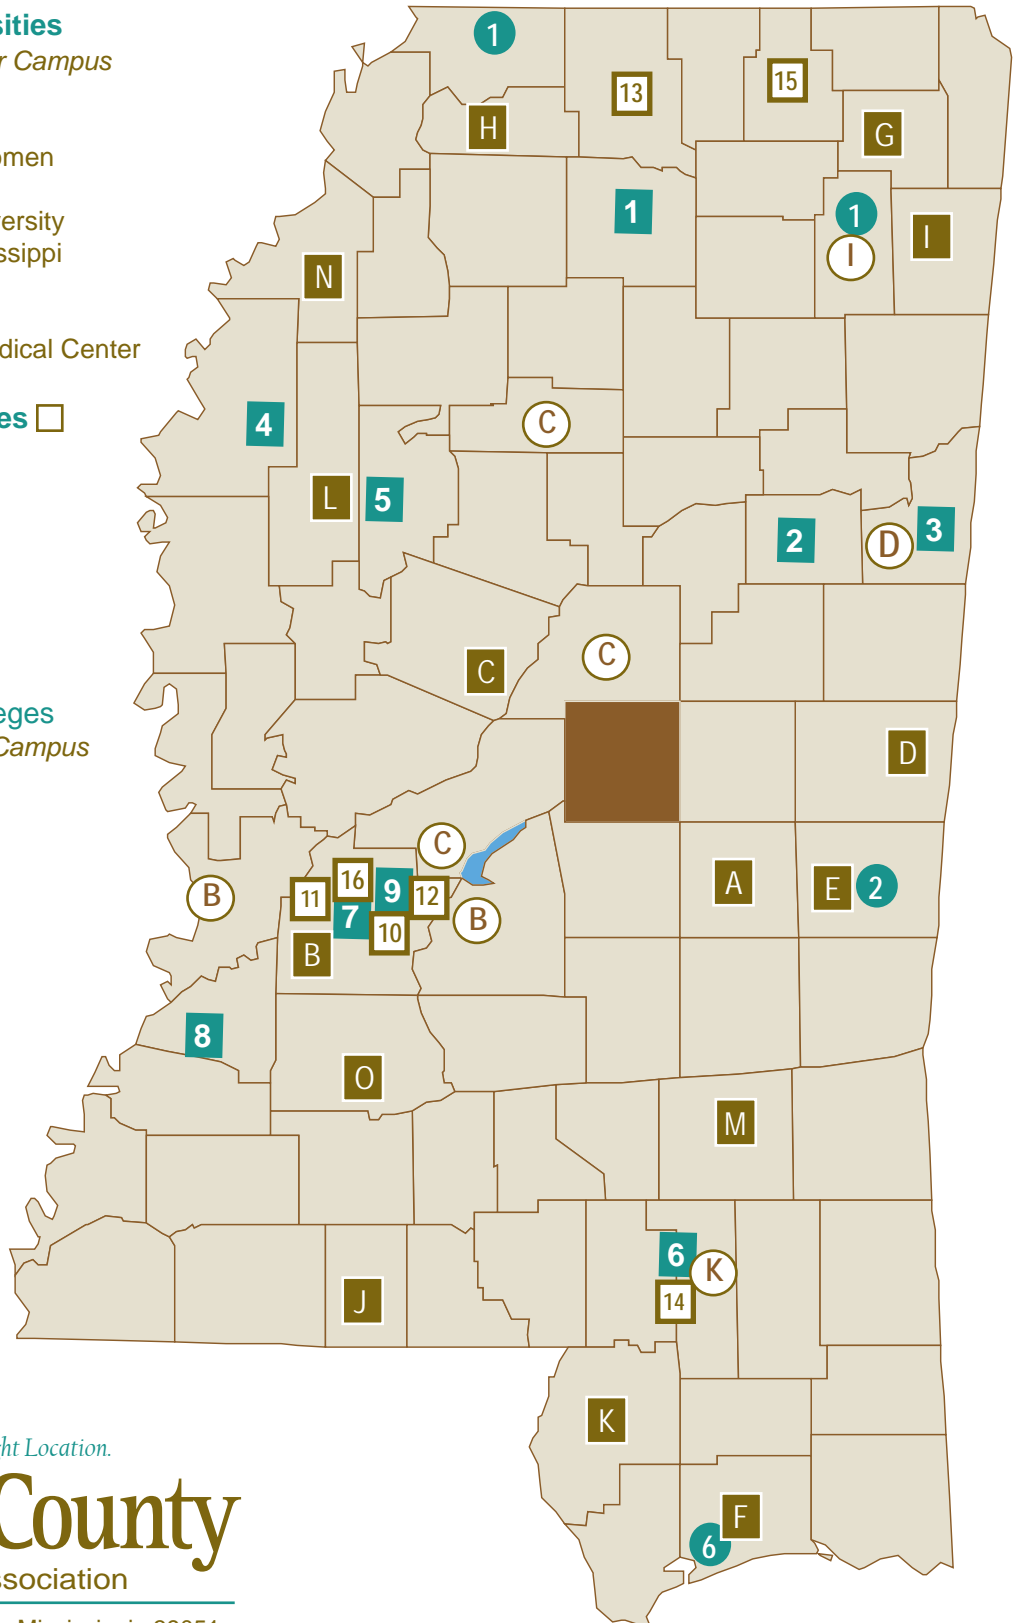

# LEAKE COUNTY, MISSISSIPPI

## Institutions of Higher Learning

### Mississippi Public Universities

■ Main Campus ● Other Campus

1. University of Mississippi
2. Mississippi State University
3. Mississippi University for Women
4. Delta State University
5. Mississippi Valley State University
6. University of Southern Mississippi
7. Jackson State University
8. Alcorn State University
9. University of Mississippi Medical Center

### Mississippi Community Colleges

■ Main Campus ○ Other Campus

- A. East Central CC
- B. Hinds CC
- C. Holmes CC
- D. East MS CC
- E. Meridian CC
- F. MS Gulf Coast CC
- G. Northeast MS CC
- H. Northwest MS CC
- I. Itawamba CC
- J. Southwest MS CC
- K. Pearl River CC
- L. MS Delta CC
- M. Jones County JC
- N. Coahoma CC
- O. Copiah-Lincoln CC