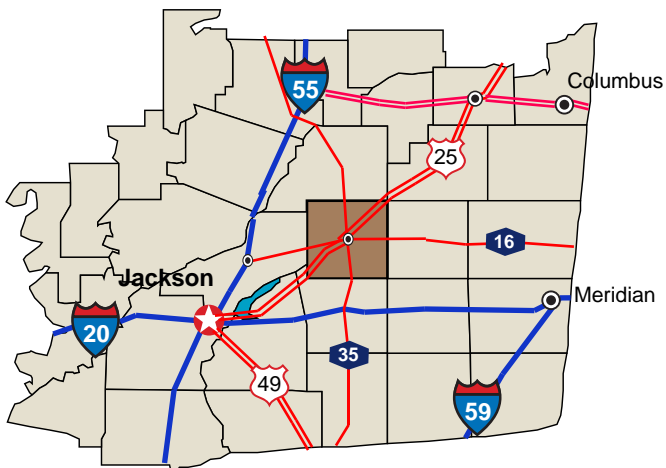

LEAKE COUNTY, MISSISSIPPI

Highway Map

The Right People. The Right Location.

Leake County

Development Association

Post Office Box 209 - Carthage, Mississippi 39051
Phone: (601) 267-7161 Email: info@leakeida.com