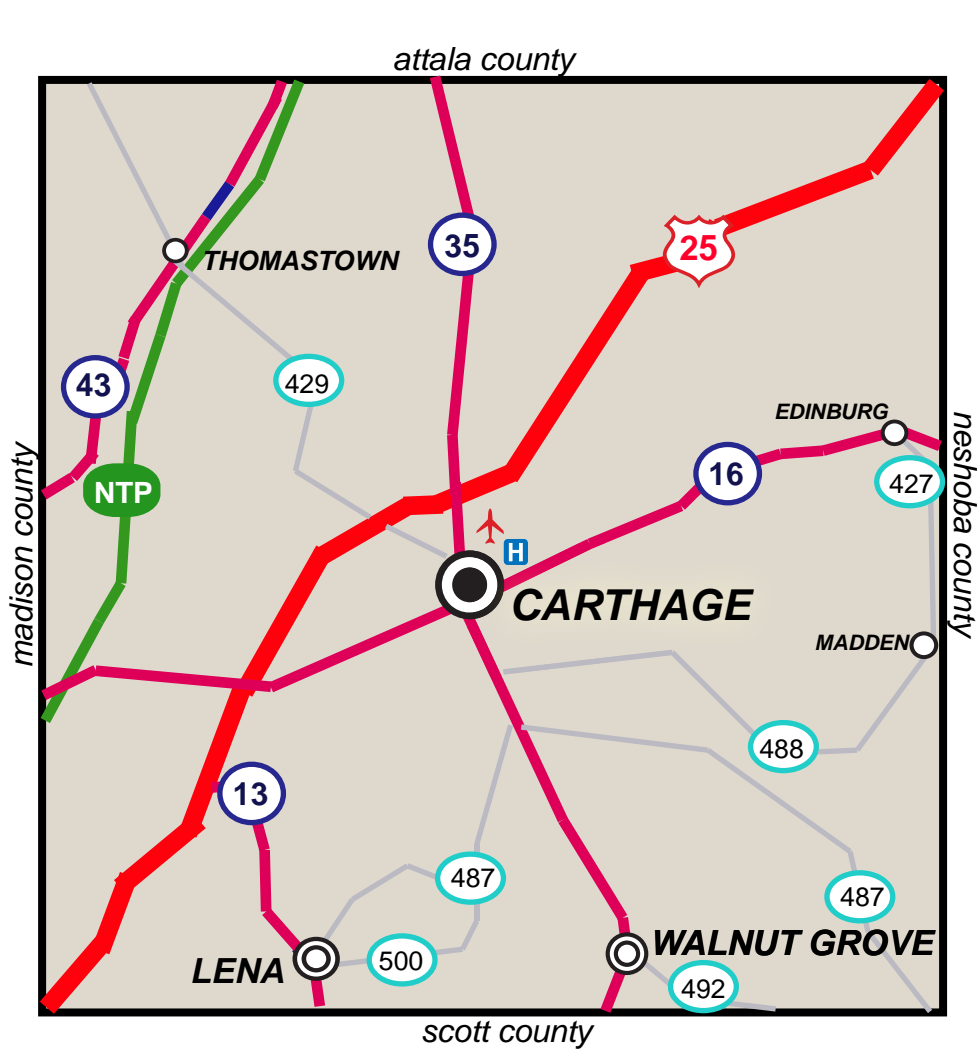

LEAKE COUNTY, MISSISSIPPI

Highway Map

The Right People. The Right Location.

Leake County

Development Association

Post Office Box 209 - Carthage, Mississippi 39051
Phone: (601) 267-7161 Email: info@leakeida.com