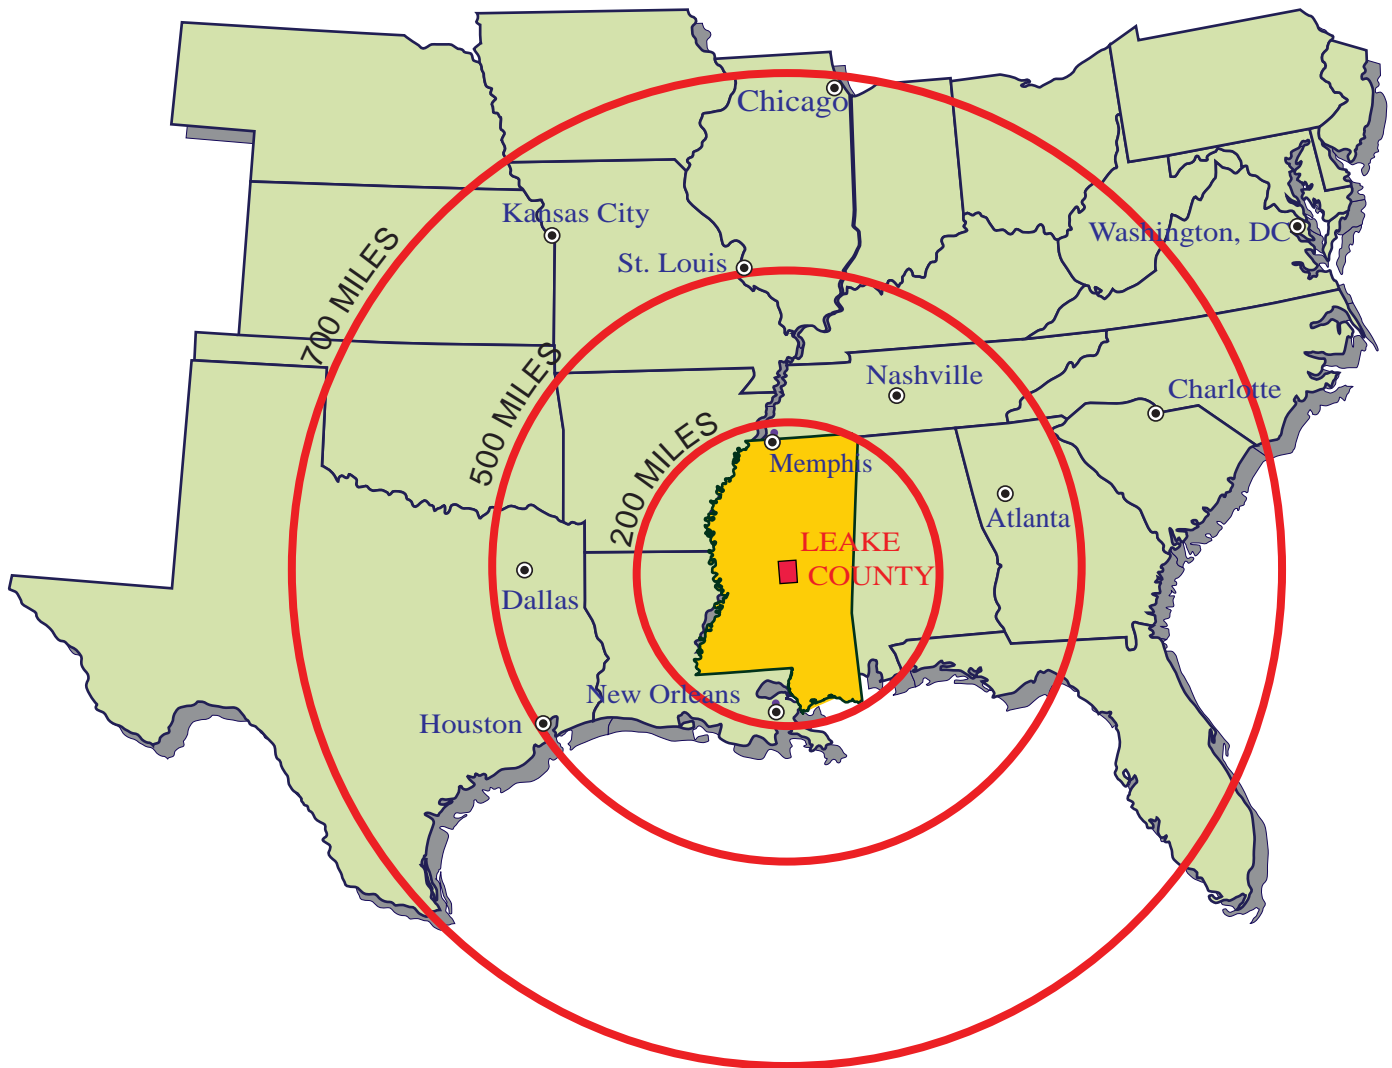

LEAKE COUNTY, MISSISSIPPI

Regional Vicinity Map

The Right People. The Right Location.

Leake  **County**

Development Association

Post Office Box 209 - Carthage, Mississippi 39051
Phone: (601) 267-7161 Email: info@leakeida.com